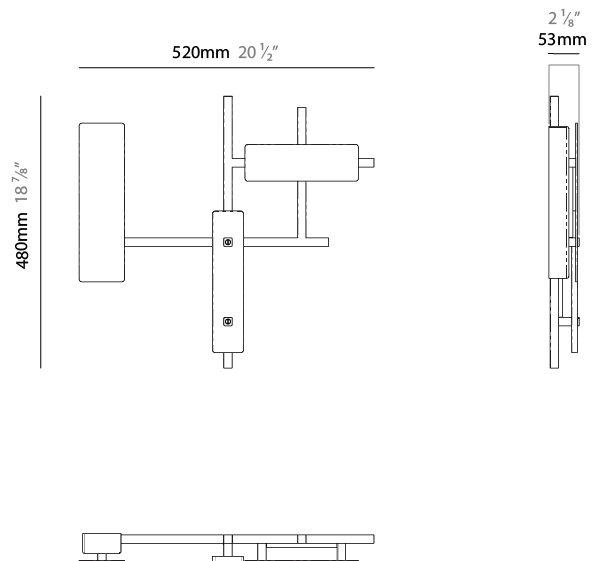

DOMINO SURFACE

D183004-

base number   Color   Finish   Finish
Temperature   Options   Options

1. To build a product code in our configurator select the specify button on the base model # product page
2. To build a manual product code on this datasheet choose from the options listed below in blue font and add the suffix to the base model #

GENERAL

Series: Domino
Partner: Artigja
Division: Design
Installation: Surface
Product Type: Ceiling Surface
Mounting Location: Ceiling
Light Distribution: Direct / Indirect

PHYSICAL

Shape: Rectangle
Length (mm): 520
Length (in): 20 1/2
Width (mm): 480
Width (in): 18 7/8
Depth (mm): 50
Depth (in): 1 15/16
Diffuser: Glass - Clear / Amber / Smoke Gray
Fixture Finish: BBS / BUB / ABR / DRB / DUB / AGD/ LBB / DBZ / BBN / PCH / PGO / PBN / WHI / BLK
Accent Finish: CLR / AMB / SMG
Fixture Material: Glass / Metal
Primary Material: Glass

ELECTRICAL

Lamp Type: LED
Input Wattage (W): 15
Dimming: Dali Dimming / Phase Dimming
Driver Included: Yes
Driver Location: Integrated
Driver Class: Class 2
Input Voltage (V): 120
Output Voltage (V): 12
Upon Request: 0-10V Dimming

LED

Number of LEDs: 3
Color Temperature (°K): 2700 / 3000 / 4000
Nominal Lumen (lm): 2418 / 2508 / 2664
Lamp Life (hrs): 50000

OPTICAL

RATINGS AND CERTIFICATIONS

Certified By: Certified for North American Standards
IP rating: IP20

PROJECT _____
TYPE _____
SPECIFIER _____
QUANTITY _____
DATE _____